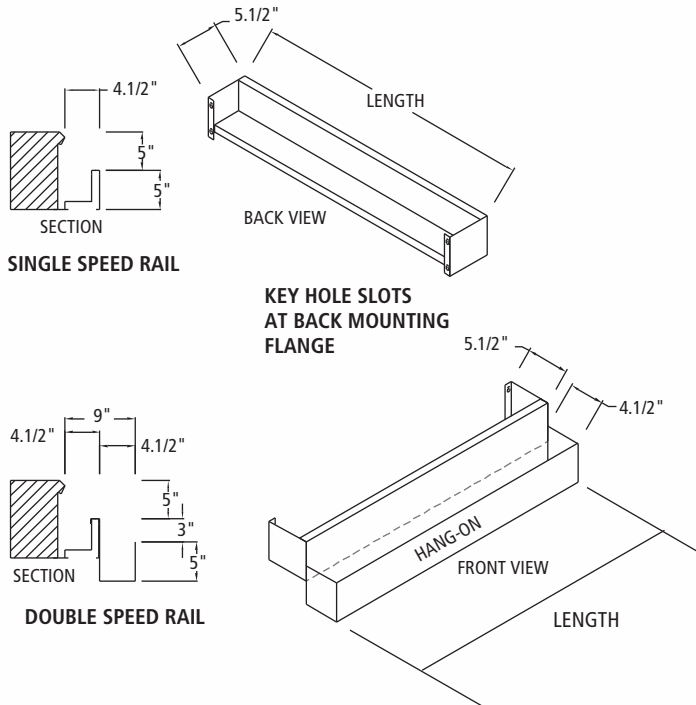

MODELS

SINGLE RAIL

Length	Bottle Capacity	Model
☐ 12 in.	3	ISRS-12
☐ 18 in.	4	ISRS-18
☐ 24 in.	6	ISRS-24
☐ 30 in.	7	ISRS-30
☐ 36 in.	9	ISRS-36
☐ 42 in.	10	ISRS-42
☐ 48 in.	12	ISRS-48
☐ 54 in.	13	ISRS-54
☐ 60 in.	15	ISRS-60
☐ 66 in.	16	ISRS-66
☐ 72 in.	18	ISRS-72

DOUBLE RAIL (includes single rail with hang on rail)

Length	Bottle Capacity	Model
☐ 12 in.	6	ISRD-12
☐ 18 in.	8	ISRD-18
☐ 24 in.	12	ISRD-24
☐ 30 in.	14	ISRD-30
☐ 36 in.	18	ISRD-36
☐ 42 in.	20	ISRD-42
☐ 48 in.	24	ISRD-48
☐ 54 in.	26	ISRD-54
☐ 60 in.	30	ISRD-60
☐ 66 in.	32	ISRD-66
☐ 72 in.	36	ISRD-72

STANDARD FEATURES

- All Heli-arc welded construction.
- All 18 gauge type 304, 18/8 stainless steel.
- Removable for ease of cleaning.
- Key hold with welded stud mounted on front apron

OPTIONS

- ☐ LCS Locking Cover Single
- ☐ LCD Locking Cover Double
- ☐ W Welded to Body of Unit
- ☐ M Modified - Custom