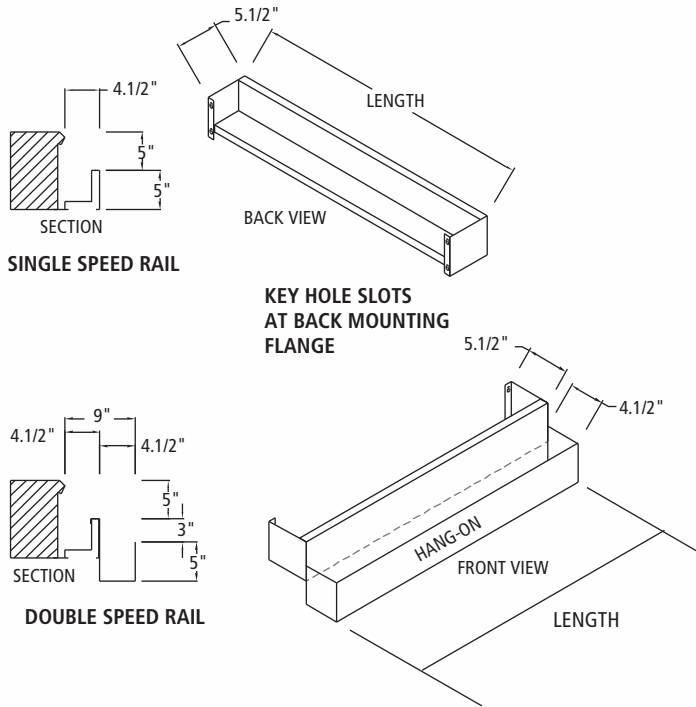

MODELS

SINGLE RAIL

Length	Bottle Capacity	Model
☐ 12 in.	3	ISRS-12
☐ 18 in.	4	ISRS-18
☐ 24 in.	6	ISRS-24
☐ 30 in.	7	ISRS-30
☐ 36 in.	9	ISRS-36
☐ 42 in.	10	ISRS-42
☐ 48 in.	12	ISRS-48
☐ 54 in.	13	ISRS-54
☐ 60 in.	15	ISRS-60
☐ 66 in.	16	ISRS-66
☐ 72 in.	18	ISRS-72

DOUBLE RAIL (includes single rail with hang on rail)

Length	Bottle Capacity	Model
☐ 12 in.	6	ISRD-12
☐ 18 in.	8	ISRD-18
☐ 24 in.	12	ISRD-24
☐ 30 in.	14	ISRD-30
☐ 36 in.	18	ISRD-36
☐ 42 in.	20	ISRD-42
☐ 48 in.	24	ISRD-48
☐ 54 in.	26	ISRD-54
☐ 60 in.	30	ISRD-60
☐ 66 in.	32	ISRD-66
☐ 72 in.	36	ISRD-72

STANDARD FEATURES

- All Heli-arc welded construction.
- All 18 gauge type 304, 18/8 stainless steel.
- Removable for ease of cleaning.
- Key hold with welded stud mounted on front apron

OPTIONS

- ☐ LCS Locking Cover Single
- ☐ LCD Locking Cover Double
- ☐ W Welded to Body of Unit
- ☐ M Modified - Custom