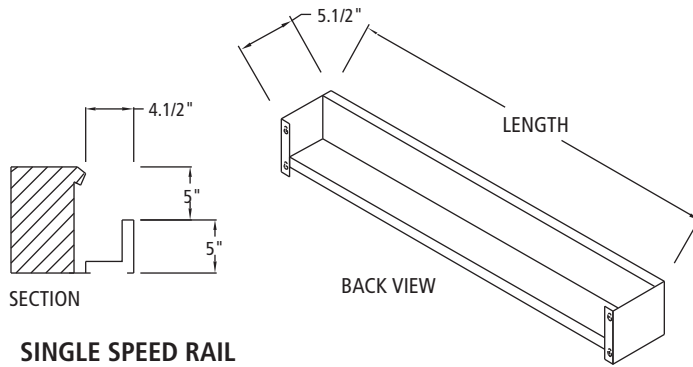

SPEED RAIL

MODULAR COMPONENTS

**KEY HOLE SLOTS
AT BACK MOUNTING
FLANGE**