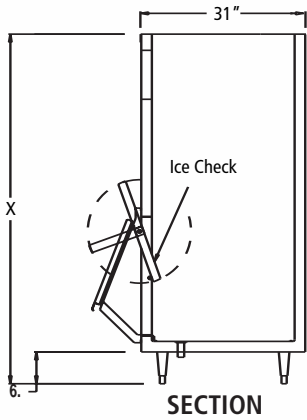

SINGLE HOPPER BINS							
MODEL #	ICE CAPACITY	O.A. LENGTH	DEPTH (Less Hopper)	DEPTH (with Hopper)	HEIGHT (Less Legs)	SHIP WEIGHT	CUBIC FEET
IBS-710-30-31-52	710#	30"	31"	37"	52"	520	52
IBS-1060-38-31-62	1060#	38"	31"	37"	62"	645	72
IBS-1000-48-31-48	1000#	48"	31"	37"	48"	745	72
IBS-1170-56-31-48	1170#	56"	31"	37"	48"	795	80
IBS-1500-56-31-60	1500#	56"	31"	37"	60"	970	98
IBS-1660-60-31-60	1660#	60"	31"	37"	60"	1065	106
IBS-2300-60-31-60	2300#	60"	31"	37"	60"	1170	138

SERIES DOUBLE HOPPER BINS							
MODEL #	ICE CAPACITY	O.A. LENGTH	DEPTH (Less Hopper)	DEPTH (with Hopper)	HEIGHT (Less Legs)	SHIP WEIGHT	CUBIC FEET
IBD-2115-72-40-50	2115#	72"	40"	47"	50"	650	135
IBD-2245-72-48-46	2245#	72"	48"	55"	46"	725	150
IBD-2655-72-40-62	2655#	72"	40"	47"	62"	766	160
IBD-3240-72-48-62	3240#	72"	48"	55"	62"	935	188
IBD-3940-72-48-81	3940#	72"	48"	44"	75"	980	220
IBD-4640-72-48-94	4640#	72"	48"	44"	88"	1090	250
IBD-4872-96-48-74	4872#	96"	31"	44"	68"	1140	266