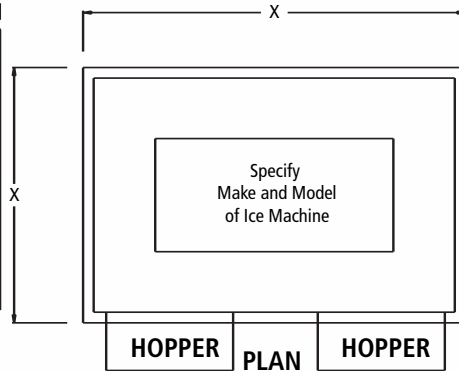

## OPTIONS

- IBD Ice Bin Divider for Double Hopper Bins
- SHV Factory Installed Ice Shovel Brackets
- FLNG Flanged Feet
- SPRD Ice Spreader
- 6LGS Set of 6" Legs  
(30-48" models - four legs)  
(56-60" models - six legs)  
(72-96" models - eight legs)
- M Customized

Single Hopper Bins

Double Hopper Bins

SINGLE HOPPER BINS							
MODEL #	ICE CAPACITY	O.A. LENGTH	DEPTH (Less Hopper)	DEPTH (with Hopper)	HEIGHT (Less Legs)	SHIP WEIGHT	CUBIC FEET
IBS-710-30-31-52	710#	30"	31"	37"	52"	520	52
IBS-1060-38-31-62	1060#	38"	31"	37"	62"	645	72
IBS-1000-48-31-48	1000#	48"	31"	37"	48"	745	72
IBS-1170-56-31-48	1170#	56"	31"	37"	48"	795	80
IBS-1500-56-31-60	1500#	56"	31"	37"	60"	970	98
IBS-1660-60-31-60	1660#	60"	31"	37"	60"	1065	106
IBS-2300-60-31-60	2300#	60"	31"	37"	60"	1170	138