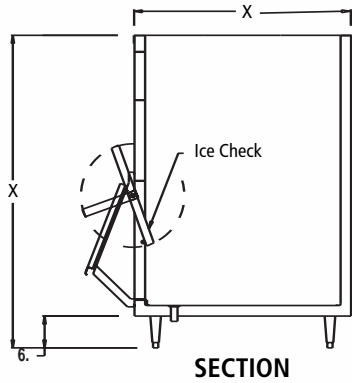

## STANDARD FEATURES

- All Heli-arc welded construction
- All 18 gauge type 304, 18/8 stainless steel
- Polyurethane 'shot-in-place' insulation
- 1" x 3" brass drain
- Easy clean bin with 3/8" radius interior corners
- Extra light hopper door

## OPTIONS

- IBD Ice Bin Divider for Double Hopper Bins
- SHV Factory Installed Ice Shovel Brackets
- FLNG Flanged Feet
- SPRD Ice Spreader
- 6LGS Set of 6" Legs  
(30-48" models - four legs)  
(56-60" models - six legs)  
(72-96" models - eight legs)
- M Customized

Single Hopper Bins

Double Hopper Bins

SINGLE HOPPER BINS							
MODEL #	ICE CAPACITY	O.A. LENGTH	DEPTH (Less Hopper)	DEPTH (with Hopper)	HEIGHT (Less Legs)	SHIP WEIGHT	CUBIC FEET
IBS-710-30-31-52	710#	30"	31"	37"	52"	520	52
IBS-1060-38-31-62	1060#	38"	31"	37"	62"	645	72
IBS-1000-48-31-48	1000#	48"	31"	37"	48"	745	72
IBS-1170-56-31-48	1170#	56"	31"	37"	48"	795	80
IBS-1500-56-31-60	1500#	56"	31"	37"	60"	970	98
IBS-1660-60-31-60	1660#	60"	31"	37"	60"	1065	106
IBS-2300-60-31-60	2300#	60"	31"	37"	60"	1170	138