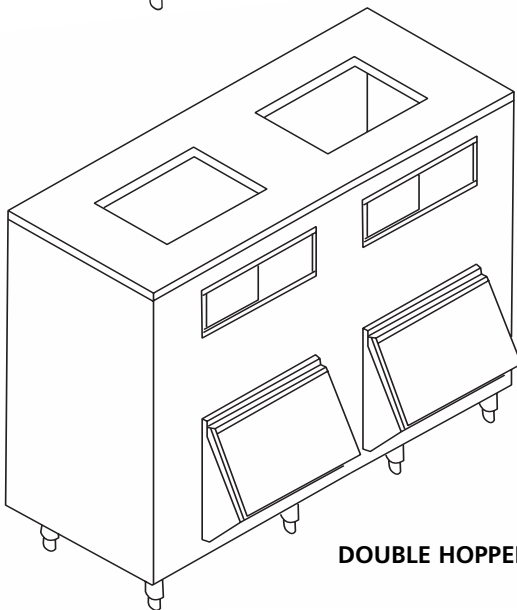

DOUBLE HOPPER BIN

CONFORMS TO
ANSI/NSF STD 2

MODELS

SINGLE HOPPER BINS

<u>Length</u>	<u>Ice Capacity</u>	<u>Model</u>
☐ 30"	710#	IBS-710-30-31-52
☐ 38"	1060#	IBS-1060-38-31-62
☐ 48"	1000#	IBS-1000-48-31-48
☐ 56"	1170#	IBS-1170-56-31-48
☐ 56"	1500#	IBS-1500-56-31-60
☐ 60"	1660#	IBS-1660-60-31-60
☐ 60"	2300#	IBS-2300-60-31-60

DOUBLE HOPPER BINS

<u>Length</u>	<u>Ice Capacity</u>	<u>Model</u>
☐ 72"	2115#	IBD-2115-72-40-50
☐ 72"	2245#	IBD-2245-72-48-46
☐ 72"	2655#	IBD-2655-72-40-62
☐ 72"	3240#	IBD-3240-72-48-62
☐ 72"	3940#	IBD-3940-72-48-81
☐ 72"	4640#	IBD-4640-72-48-94
☐ 96"	4872#	IBD-4872-96-48-74

STANDARD FEATURES

- All Heli-arc welded construction
- All 18 gauge type 304, 18/8 stainless steel
- Polyurethane 'shot-in-place' insulation
- 1" x 3" brass drain
- Easy clean bin with 3/8" radius interior corners
- Extra light hopper door

OPTIONS

- ☐ IBD Ice Bin Divider for Double Hopper Bins
- ☐ SHV Factory Installed Ice Shovel Brackets
- ☐ FLNG Flanged Feet
- ☐ SPRD Ice Spreader
- ☐ 6LGS Set of 6" Legs
  (30-48" models - four legs)
  (56-60" models - six legs)
  (72-96" models - eight legs)
- ☐ M Customized