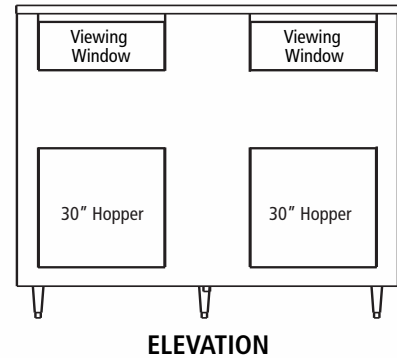

## OPTIONS

- IBD Ice Bin Divider for Double Hopper Bins
- SHV Factory Installed Ice Shovel Brackets
- FLNG Flanged Feet
- SPRD Ice Spreader
- 6LGS Set of 6" Legs  
(30-48" models - four legs)  
(56-60" models - six legs)  
(72-96" models - eight legs)
- M Customized

Single Hopper Bins

Double Hopper Bins

SINGLE HOPPER BINS							
MODEL #	ICE CAPACITY	O.A. LENGTH	DEPTH (Less Hopper)	DEPTH (with Hopper)	HEIGHT (Less Legs)	SHIP WEIGHT	CUBIC FEET
IBS-710-30-31-52	710#	30"	31"	37"	52"	520	52
IBS-1060-38-31-62	1060#	38"	31"	37"	62"	645	72
IBS-1000-48-31-48	1000#	48"	31"	37"	48"	745	72
IBS-1170-56-31-48	1170#	56"	31"	37"	48"	795	80
IBS-1500-56-31-60	1500#	56"	31"	37"	60"	970	98
IBS-1660-60-31-60	1660#	60"	31"	37"	60"	1065	106
IBS-2300-60-31-60	2300#	60"	31"	37"	60"	1170	138