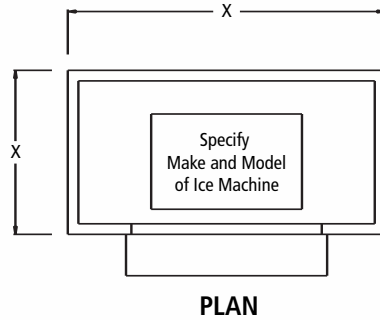

Single Hopper Bins

Double Hopper Bins