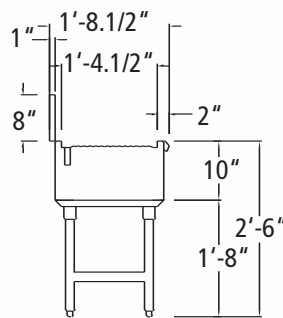

OPTIONS

- CA Cut Away Apron for Trash Can
- PT Plain flatTop
- 1014LH 10" X 14" X 10" Left Hand Bowl
- 1014C 10" X 14" X 10" Center Bowl
- 1014RH 10" X 14" X 10" Right Hand Bowl
- TR Towel Rail
- RTC Rubber Trash Chute in Front Apron
- LS Lift out Strainer Basket for Bowls
- CB Cabinet Base
- RS20 Rack Storage are 20 X 20 Rack (open) - 26" long
- TC Plastic Trash Can
- USS Undershelf 'S' Series
- BO Bottle Opener with Catch Pan
- RD Recessed Drainboard
- M Modified - Custom
- SBF Special Brand Faucet Available Upon Request

DRAINBOARDS

MODULAR COMPONENTS

TYPICAL PLAN "D" SERIES

TYPICAL PLAN "S" SERIES

TYPICAL ELEVATION

TYPICAL ELEVATION

RECESSED TOP SECTION "D" SERIES

SECTION "D" SERIES

SECTION "S" SERIES

PLAIN TOP SECTION "D" SERIES

'D' SERIES 24" DEEP				
LENGTH	DEPTH	MODEL No.	WEIGHT	CUBE
12	24	IDBD-12	45	5
18	24	IDBD-18	55	8
24	24	IDBD-24	60	8
30	24	IDBD-30	65	12
36	24	IDBD-36	75	12
42	24	IDBD-42	95	16
48	24	IDBD-48	120	16
54	24	IDBD-54	135	20
60	24	IDBD-60	150	20
66	24	IDBD-66	165	24
72	24	IDBD-72	175	24

'S' SERIES 20.1/2" DEEP				
LENGTH	DEPTH	MODEL No.	WEIGHT	CUBE
12	20	IDBS-12	45	5
18	20	IDBS-18	55	8
24	20	IDBS-24	60	8
30	20	IDBS-30	65	12
36	20	IDBS-36	75	12
42	20	IDBS-42	95	16
48	20	IDBS-48	120	16
54	20	IDBS-54	135	20
60	20	IDBS-60	150	20
66	20	IDBS-66	165	24
72	20	IDBS-72	175	24