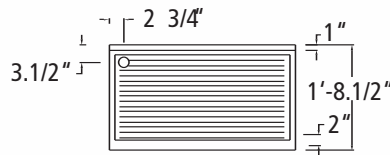

TYPICAL PLAN "S" SERIES