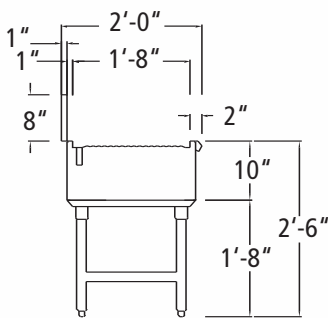

OPTIONS

- CA Cut Away Apron for Trash Can
- PT Plain flatTop
- 1014LH 10" X 14" X 10" Left Hand Bowl
- 1014C 10" X 14" X 10" Center Bowl
- 1014RH 10" X 14" X 10" Right Hand Bowl
- TR Towel Rail
- RTC Rubber Trash Chute in Front Apron
- LS Lift out Strainer Basket for Bowls
- CB Cabinet Base
- RS20 Rack Storage are 20 X 20 Rack (open) - 26" long
- TC Plastic Trash Can
- USS Undershelf 'S' Series
- BO Bottle Opener with Catch Pan
- RD Recessed Drainboard
- M Modified - Custom
- SBF Special Brand Faucet Available Upon Request

DRAINBOARDS

MODULAR COMPONENTS

TYPICAL PLAN "D" SERIES

TYPICAL PLAN "S" SERIES

TYPICAL ELEVATION

TYPICAL ELEVATION

RECESSED TOP SECTION "D" SERIES

SECTION "D" SERIES

SECTION "S" SERIES

PLAIN TOP SECTION "D" SERIES

'D' SERIES 24" DEEP				
LENGTH	DEPTH	MODEL No.	WEIGHT	CUBE
12	24	IDBD-12	45	5
18	24	IDBD-18	55	8
24	24	IDBD-24	60	8
30	24	IDBD-30	65	12
36	24	IDBD-36	75	12
42	24	IDBD-42	95	16
48	24	IDBD-48	120	16
54	24	IDBD-54	135	20
60	24	IDBD-60	150	20
66	24	IDBD-66	165	24
72	24	IDBD-72	175	24

'S' SERIES 20.1/2" DEEP				
LENGTH	DEPTH	MODEL No.	WEIGHT	CUBE
12	20	IDBS-12	45	5
18	20	IDBS-18	55	8
24	20	IDBS-24	60	8
30	20	IDBS-30	65	12
36	20	IDBS-36	75	12
42	20	IDBS-42	95	16
48	20	IDBS-48	120	16
54	20	IDBS-54	135	20
60	20	IDBS-60	150	20
66	20	IDBS-66	165	24
72	20	IDBS-72	175	24