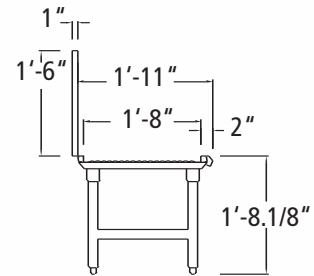

OPTIONS

- CA Cut Away Apron for Trash Can
- PT Plain flatTop
- 1014LH 10" X 14" X 10" Left Hand Bowl
- 1014C 10" X 14" X 10" Center Bowl
- 1014RH 10" X 14" X 10" Right Hand Bowl
- TR Towel Rail
- RTC Rubber Trash Chute in Front Apron
- LS Lift out Strainer Basket for Bowls
- CB Cabinet Base
- RS20 Rack Storage are 20 X 20 Rack (open) - 26" long
- TC Plastic Trash Can
- USS Undershelf 'S' Series
- BO Bottle Opener with Catch Pan
- RD Recessed Drainboard
- M Modified - Custom
- SBF Special Brand Faucet Available Upon Request

DRAINBOARDS

MODULAR COMPONENTS

TYPICAL PLAN "D" SERIES

TYPICAL PLAN "S" SERIES

TYPICAL ELEVATION

TYPICAL ELEVATION

RECESSED TOP SECTION "D" SERIES

SECTION "D" SERIES

SECTION "S" SERIES

PLAIN TOP SECTION "D" SERIES

'D' SERIES 24" DEEP				
LENGTH	DEPTH	MODEL No.	WEIGHT	CUBE
12	24	IDBD-12	45	5
18	24	IDBD-18	55	8
24	24	IDBD-24	60	8
30	24	IDBD-30	65	12
36	24	IDBD-36	75	12
42	24	IDBD-42	95	16
48	24	IDBD-48	120	16
54	24	IDBD-54	135	20
60	24	IDBD-60	150	20
66	24	IDBD-66	165	24
72	24	IDBD-72	175	24

'S' SERIES 20.1/2" DEEP				
LENGTH	DEPTH	MODEL No.	WEIGHT	CUBE
12	20	IDBS-12	45	5
18	20	IDBS-18	55	8
24	20	IDBS-24	60	8
30	20	IDBS-30	65	12
36	20	IDBS-36	75	12
42	20	IDBS-42	95	16
48	20	IDBS-48	120	16
54	20	IDBS-54	135	20
60	20	IDBS-60	150	20
66	20	IDBS-66	165	24
72	20	IDBS-72	175	24