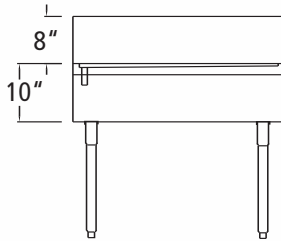

OPTIONS

- CA Cut Away Apron for Trash Can
- PT Plain flatTop
- 1014LH 10" X 14" X 10" Left Hand Bowl
- 1014C 10" X 14" X 10" Center Bowl
- 1014RH 10" X 14" X 10" Right Hand Bowl
- TR Towel Rail
- RTC Rubber Trash Chute in Front Apron
- LS Lift out Strainer Basket for Bowls
- CB Cabinet Base
- RS20 Rack Storage are 20 X 20 Rack (open) - 26" long
- TC Plastic Trash Can
- USS Undershelf 'S' Series
- BO Bottle Opener with Catch Pan
- RD Recessed Drainboard
- M Modified - Custom
- SBF Special Brand Faucet Available Upon Request

DRAINBOARDS

MODULAR COMPONENTS

TYPICAL PLAN "D" SERIES

TYPICAL PLAN "S" SERIES

TYPICAL ELEVATION

TYPICAL ELEVATION

RECESSED TOP SECTION "D" SERIES

SECTION "D" SERIES

SECTION "S" SERIES

PLAIN TOP SECTION "D" SERIES

'D' SERIES 24" DEEP				
LENGTH	DEPTH	MODEL No.	WEIGHT	CUBE
12	24	IDBD-12	45	5
18	24	IDBD-18	55	8
24	24	IDBD-24	60	8
30	24	IDBD-30	65	12
36	24	IDBD-36	75	12
42	24	IDBD-42	95	16
48	24	IDBD-48	120	16
54	24	IDBD-54	135	20
60	24	IDBD-60	150	20
66	24	IDBD-66	165	24
72	24	IDBD-72	175	24

'S' SERIES 20.1/2" DEEP				
LENGTH	DEPTH	MODEL No.	WEIGHT	CUBE
12	20	IDBS-12	45	5
18	20	IDBS-18	55	8
24	20	IDBS-24	60	8
30	20	IDBS-30	65	12
36	20	IDBS-36	75	12
42	20	IDBS-42	95	16
48	20	IDBS-48	120	16
54	20	IDBS-54	135	20
60	20	IDBS-60	150	20
66	20	IDBS-66	165	24
72	20	IDBS-72	175	24