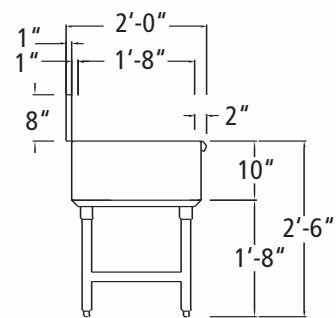

OPTIONS

- CA Cut Away Apron for Trash Can
- PT Plain flatTop
- 1014LH 10" X 14" X 10" Left Hand Bowl
- 1014C 10" X 14" X 10" Center Bowl
- 1014RH 10" X 14" X 10" Right Hand Bowl
- TR Towel Rail
- RTC Rubber Trash Chute in Front Apron
- LS Lift out Strainer Basket for Bowls
- CB Cabinet Base
- RS20 Rack Storage are 20 X 20 Rack (open) - 26" long
- TC Plastic Trash Can
- USS Undershelf 'S' Series
- BO Bottle Opener with Catch Pan
- RD Recessed Drainboard
- M Modified - Custom
- SBF Special Brand Faucet Available Upon Request

DRAINBOARDS

MODULAR COMPONENTS

TYPICAL PLAN "D" SERIES

TYPICAL PLAN "S" SERIES

TYPICAL ELEVATION

TYPICAL ELEVATION

RECESSED TOP SECTION "D" SERIES

SECTION "D" SERIES

SECTION "S" SERIES

PLAIN TOP SECTION "D" SERIES

'D' SERIES 24" DEEP				
LENGTH	DEPTH	MODEL No.	WEIGHT	CUBE
12	24	IDBD-12	45	5
18	24	IDBD-18	55	8
24	24	IDBD-24	60	8
30	24	IDBD-30	65	12
36	24	IDBD-36	75	12
42	24	IDBD-42	95	16
48	24	IDBD-48	120	16
54	24	IDBD-54	135	20
60	24	IDBD-60	150	20
66	24	IDBD-66	165	24
72	24	IDBD-72	175	24

'S' SERIES 20.1/2" DEEP				
LENGTH	DEPTH	MODEL No.	WEIGHT	CUBE
12	20	IDBS-12	45	5
18	20	IDBS-18	55	8
24	20	IDBS-24	60	8
30	20	IDBS-30	65	12
36	20	IDBS-36	75	12
42	20	IDBS-42	95	16
48	20	IDBS-48	120	16
54	20	IDBS-54	135	20
60	20	IDBS-60	150	20
66	20	IDBS-66	165	24
72	20	IDBS-72	175	24