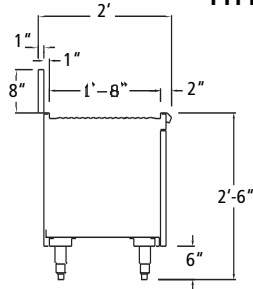

'D' SERIES SECTION