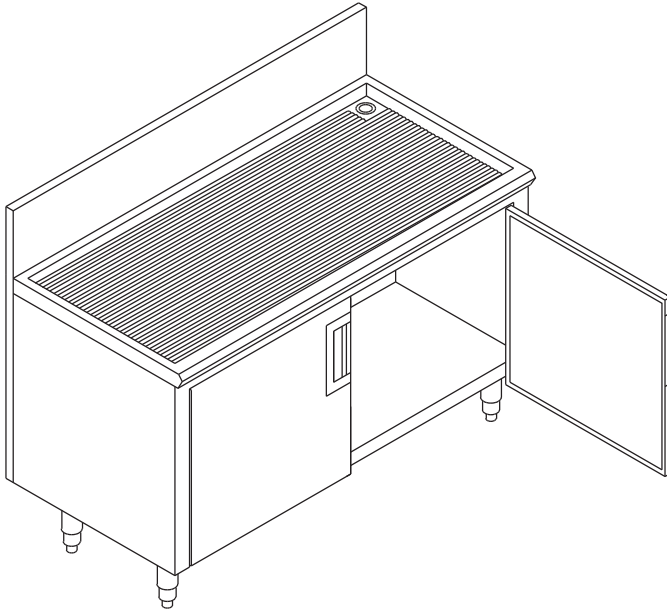

CABINET BASES

MODULAR COMPONENTS

PROJECT _____

ITEM NO. _____

MODEL No. ICBD-48 'D' SERIES CABINET BASE

CONFORMS TO
ANSI/NSF STD 2

STANDARD FEATURES

- All Heli-arc welded construction
- All 18 gauge type 304, 18/8 stainless steel
- Heavy duty stainless steel gussets welded to 14 gauge stainless steel channel supports
- Stainless steel adjustable bullet feet
- Attractive high polished bullnose edge to front
- Doors are double skin 18 gauge type 304, 18/8 stainless steel
- Doors are mounted on heavy duty mullions and are removable with stainless steel Pin hinges
- Attractive door pull
- Positive action door catches
- Drainboards are continuous
- Drainboards pitch to a 1" brass drain
- Drainboards have 4" wide 18 gauge type 304, 18/8 stainless steel support channels

MODELS

'S' SERIES 20.1/2" DEEP

(with Corrugated Drainboard and Doors)

Length	Doors	Cubic Interior	Model
<input type="checkbox"/> 18"	1	3.5 cu.ft	ICBS-18D
<input type="checkbox"/> 24"	1	4.7 cu.ft	ICBS-24D
<input type="checkbox"/> 36"	1	7.1 cu.ft	ICBS-36D
<input type="checkbox"/> 48"	2	9.5 cu.ft	ICBS-48D
<input type="checkbox"/> 60"	2	11.8 cu.ft	ICBS-60D
<input type="checkbox"/> 72"	3	14.2 cu.ft	ICBS-72D

WITHOUT DOORS

Length	Cubic Interior	Model
<input type="checkbox"/> 18"	3.5 cu.ft	ICBS-18
<input type="checkbox"/> 24"	4.7 cu.ft	ICBS-24
<input type="checkbox"/> 36"	7.1 cu.ft	ICBS-36
<input type="checkbox"/> 48"	9.5 cu.ft	ICBS-48
<input type="checkbox"/> 60"	11.8 cu.ft	ICBS-60
<input type="checkbox"/> 72"	14.2 cu.ft	ICBS-72

'D' SERIES 24" DEEP

(with Corrugated Drainboard and Doors)

Length	Doors	Cubic Interior	Model
<input type="checkbox"/> 18"	1	4.5 cu.ft	ICBD-18D
<input type="checkbox"/> 24"	1	6.1 cu.ft	ICBD-24D
<input type="checkbox"/> 36"	1	9.2 cu.ft	ICBD-36D
<input type="checkbox"/> 48"	2	12.2 cu.ft	ICBD-48D
<input type="checkbox"/> 60"	2	15.3 cu.ft	ICBD-60D
<input type="checkbox"/> 72"	3	18.3 cu.ft	ICBD-72D