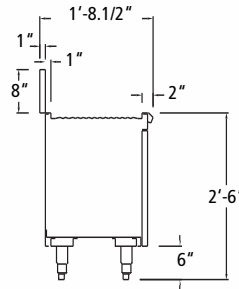

WITHOUT DOORS

Length	Cubic Interior	Model
<input type="checkbox"/> 18"	4.5 cu.ft	ICBD-18
<input type="checkbox"/> 24"	6.1 cu.ft	ICBD-24
<input type="checkbox"/> 36"	9.2 cu.ft	ICBD-36
<input type="checkbox"/> 48"	12.2 cu.ft	ICBD-48
<input type="checkbox"/> 60"	15.3 cu.ft	ICBD-60
<input type="checkbox"/> 72"	18.3 cu.ft	ICBD-72

CABINET BASES

MODULAR COMPONENTS

TYPICAL ELEVATION

'D' SERIES SECTION

'S' SERIES SECTION

'D' PLAN VIEW

DRAIN LOCATION
TO SUIT

'S' PLAN VIEW

'S' SERIES - 20.1/2" DEEP WITH CORRUGATED DRAINBOARD AND DOORS

LENGTH	DOORS	CUBIC INTERIOR	MODEL No.	WEIGHT	CUBE
18"	1	3.5 cu.ft	ICBS-18D	110	12
24"	1	4.7 cu.ft	ICBS-24D	120	18
36"	1	7.1 cu.ft	ICBS-36D	150	18
48"	2	9.5 cu.ft	ICBS-48D	240	24
60"	2	11.8 cu.ft	ICBS-60D	300	30
72"	3	14.2 cu.ft	ICBS-72D	350	35